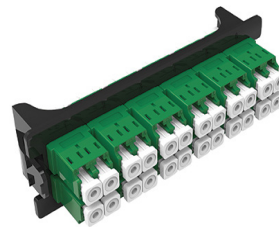

UHDPANEL3U288C

3U Ultra High Density Optical 19" Panel up to 288FO

+ BENEFITS

- High density: 19" 3U frame for 12 cassettes / modules in vertical position
- Easy cable management: Patchcords protection thanks to the open rings on both sides
Lateral Patchcording thanks to open rings on both sides
Full rear access through the back cover
- Facility of maintenance: Modules upright

MECHANICAL PROPERTIES

MATERIAL : Steel metal sheet 15/10

COLOR: Electrostatic powder coating dark grey RAL 7016

DIMENSIONS : L 482.6mm x P 426 mm x H 130 mm (3U)

WIEIGHT: 7,06 Kg

PACKAGING: Unit

COLOR CODE: 568B

PERFORMANCE

CONNECTOR
IEC-61754-20 (LC connectors)
IEC-61754-7 (MPO/MTP cable connectors)
TIA 568/EIA-604-5 (FOCIS 5 for MPO connectors)
TIA/EIA-455-21a

SYSTEM
TIA/EIA - 568 - C.3
ISO 11801 Ed3
EN 50173

RELATED PRODUCTS

UHDK7MTP06LCADOS2

UHDFE12ALCADMONO

PART NUMBER	DESCRIPTION	PACKING
LOADED MTP® CASSETTE WITH SHUTTERED ADAPTERS		
UHDK7MTP12LCD www	Part Numbers for MTP® cassette 24c	Unit
OM3, OM4, OM5, OS2	Replace www by the type of fiber	
LOADED UHD ADAPTER PLATE WITH ADAPTERS		
UHD FE MTP xx A yyyy www	Part Numbers for UHD loaded adapter plates	Unit
6 or 12	Replace xx by the number of adapters	
LCD, MTP®S	Replace yyy by the types of adapters	
OS2, OM3 (aqua), OM4 (Erica purple), OM5 (lime green)	Replace www by the performance	