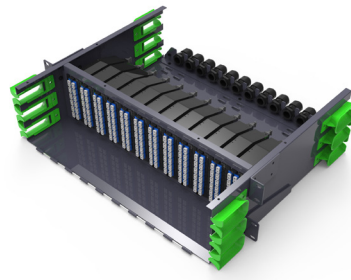

UHDPANEL3U288C

3U Ultra High Density Optical 19" Panel up to 288FO

+ BENEFITS

- High density: 19" 3U frame for 12 cassettes / modules in vertical position
- Easy cable management: Patchcords protection thanks to the open rings on both sides
Lateral Patchcording thanks to open rings on both sides
Full rear access through the back cover
- Facility of maintenance: Modules upright

APPLICATIONS

This panel is purely dedicated for Ultra-High Density applications such as Data Center networks, but can obviously be used in other types of networks.

It perfectly fulfills the needs in fast and Storage Area Network required performance . It is wired at the vertical with MTP cassettes.

The 3U panel is vertically wired with 12LCD UHD cassettes. The cable management is ensured by 3 lateral rings on the front and back.

STANDARD

PROTECTION ENVIRONNEMENTAL PROTECTION: RoHS et SvHC compliant

MECHANICAL PROPERTIES

MATERIAL : Steel metal sheet 15/10

COLOR: Electrostatic powder coating dark grey RAL 7016

DIMENSIONS : L 482.6mm x P 426 mm x H 130 mm (3U)

WIEIGHT: 7,06 Kg

PACKAGING: Unit

COLOR CODE: 568B