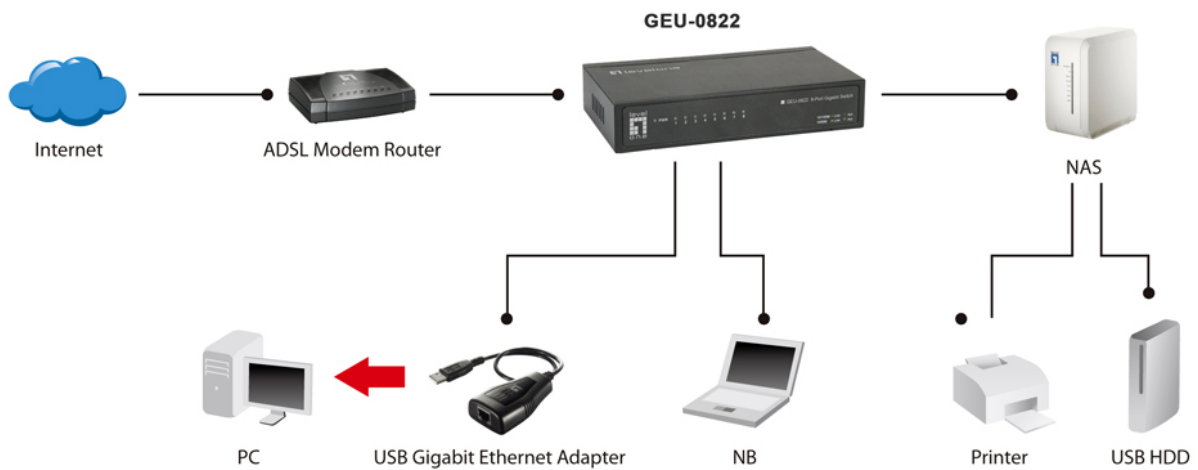

GEU-0822 Version: 2

Switch gigabit à 8 ports

Product Overview

The LevelOne GEU-0822 Gigabit Ethernet Switch is designed for reliable high-performance networking. With its non-blocking switching fabric in full-duplex mode, this switch can deliver up to 2000Mbps per port, while the Store-and-Forward service brings low latency and error-free packet delivery. This highperformance Gigabit Ethernet switch is perfect for fulfilling the demands of online gaming and multimedia streaming. Moreover, this switch also supports IEEE 802.3az Energy Efficient Ethernet which helps reduce power consumption.

Spécifications physiques

Dimensions (L x P x H mm):

140*78*28 mm

Poids (g):

520g

Schéma De Câblage

Informations Relatives À La Commande

GEU-0822