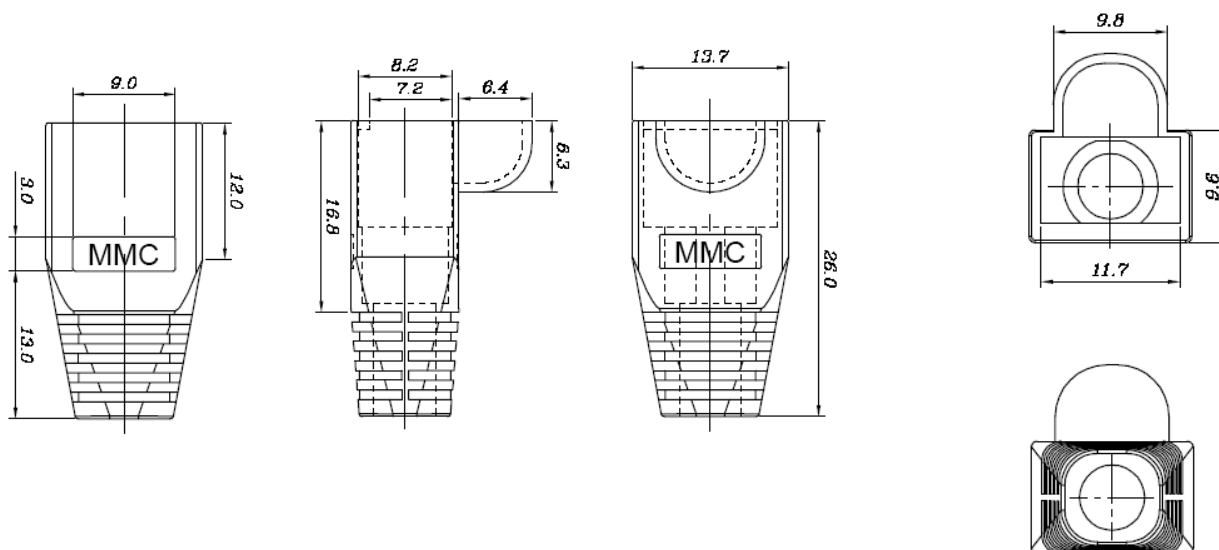

REF: MRJSR6x

Boot for RJ45 plug – diameter 6 mm

Descriptions

- Colored boot for RJ45 plug
- Boot available in different color
- Cable entry diameter = 6mm
- Material PVC

3D Drawings

Ordering information

Item No	Designation	Packaging
MRJSR635	Grey boot 6mm for RJ45 plug	100
MRJSR6B	Blue boot 6mm for RJ45 plug	100
MRJSR6J	Yellow boot 6mm for RJ45 plug	100
MRJSR6N	Black boot 6mm for RJ45 plug	100
MRJSR6R	Red boot 6mm for RJ45 plug	100
MRJSR6V	Green boot 6mm for RJ45 plug	100